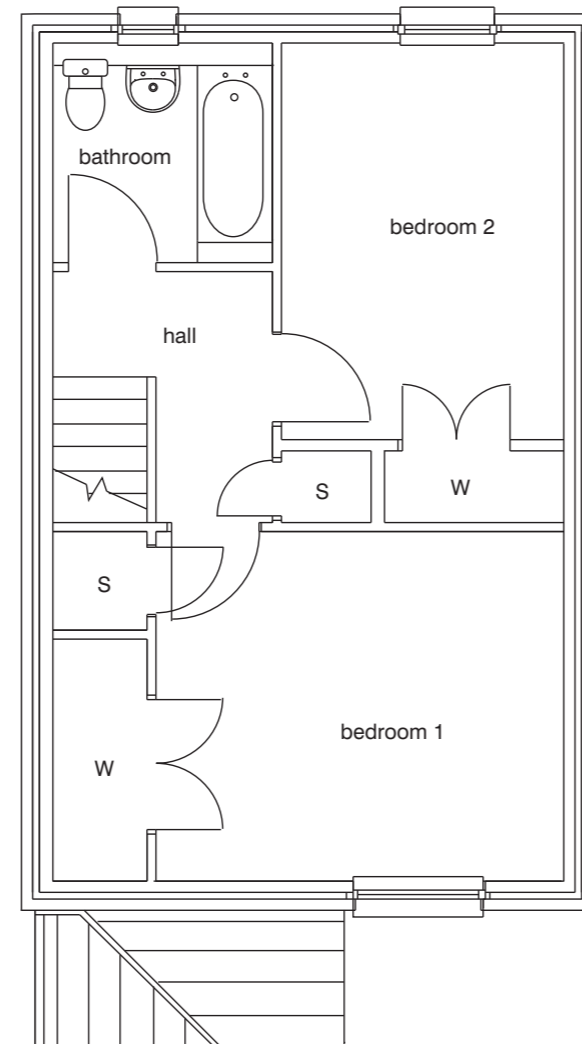

Newfields
New home, New life

The Brora

The Cairn

2 bed mid-terrace
79.80sqm / 859sqft

Lounge: 5.05m x 3.85m 16'7" x 12'8"

Kitchen/Dining: 4.80m x 2.84m 15'9" x 9'4"

Bedroom 1: 3.88m x 3.33m 12'9" x 10'11"

Bedroom 2: 3.80m x 2.67m 12'6" x 8'9"

Bathroom: 2.10m x 2.10m 6'11" x 6'11"

3 bed semi-detached and end terrace
81.70sqm / 879sqft

Lounge: 5.05m x 3.96m 16'7" x 13'0"

Kitchen/Dining: 4.92m x 2.84m 16'2" x 9'4"

Bedroom 1: 3.36m x 2.88m 11'0" x 9'5"

Lounge: 5.05m x 4.07m 16'7" x 13'4"

Kitchen/Dining: 5.08m x 2.85m 16'8" x 9'4"

Bedroom 1:	3.48m x 2.90m	11'5" x 9'6"
Bedroom 2:	3.70m x 2.72m	12'2" x 8'11"
Bedroom 3:	3.20m x 2.27m	10'6" x 7'5"
Bathroom:	2.10m x 2.10m	6'11" x 6'11"

Dining: 3.03m x 2.71m 9'11" x 8'11"

Bedroom 1: 3.48m x 2.64m 11'5" x 8'8"

Bedroom 2: 3.15m x 3.17m 10'4" x 10'5"

Bedroom 3: 3.20m x 2.27m 10'6" x 7'3"

Bathroom: 2.10m x 2.10m 6'11" x 6'11"