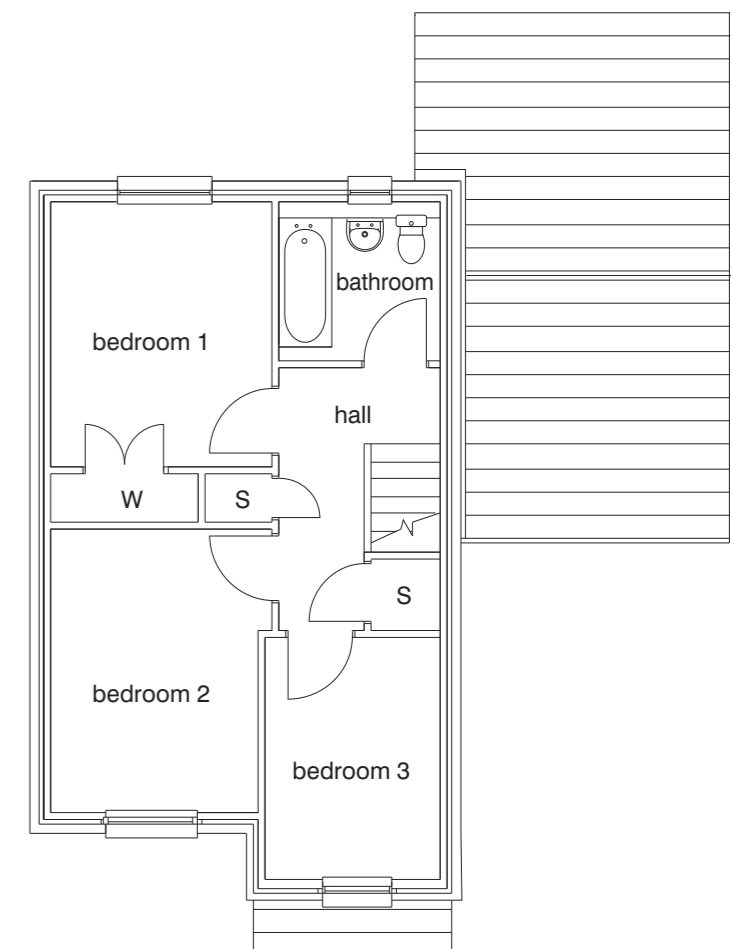

Kitchen/Dining: 5.03m x 2.85m 16'6" x 9'4"

Bedroom 1:	3.48m x 2.90m	11'5" x 9'6"
Bedroom 2:	3.70m x 2.72m	12'2" x 8'11"
Bedroom 3:	3.20m x 2.27m	10'6" x 7'5"
Bathroom:	2.10m x 2.10m	6'11" x 6'11"

3 bed semi-detached with linked garage
85.60sqm / 921sqft

Lounge: 5.05m x 4.07m 16'7" x 13'4"

Kitchen/Dining: 5.08m x 2.85m 16'8" x 9'4"

Bedroom 1:	3.48m x 2.90m	11'5" x 9'6"
Bedroom 2:	3.70m x 2.72m	12'2" x 8'11"
Bedroom 3:	3.20m x 2.27m	10'6" x 7'5"
Bathroom:	2.10m x 2.10m	6'11" x 6'11"

The Maberry 1

The Maberry 2

3 bed detached with en-suite
92.76sqm / 998sqft

Lounge: 4.86m x 4.52m 16'0" x 14'10"

Kitchen/Dining: 5.53m x 3.03m 18'2" x 9'11"

Bedroom 1: 3.48m x 2.64m 11'5" x 8'8"

Bedroom 2: 3.15m x 3.17m 10'4" x 10'5"

Dining: 3.03m x 2.71m 9'11" x 8'11"

Bedroom 1: 3.48m x 2.64m 11'5" x 8'8"

Bedroom 2: 3.15m x 3.17m 10'4" x 10'5"

Bedroom 3: 3.20m x 2.27m 10'6" x 7'3"

Bathroom: 2.10m x 2.10m 6'11" x 6'11"