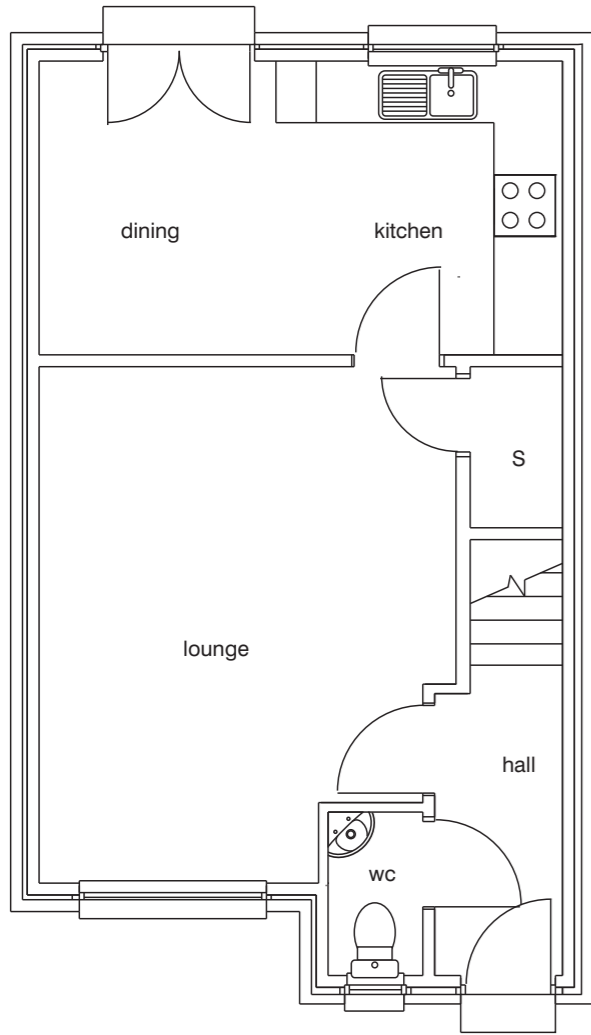

Bedroom 2: 3.17m x 2.31m 10'5" x 7'7"

Bedroom 3: 2.69m x 2.57m 8'10" x 8'5"

Bathroom: 2.10m x 2.00m 6'11" x 6'7"

The Carron

The Glenmore

3 bed semi-detached
85.20sqm / 917sqft

Lounge: 5.05m x 4.07m 16'7" x 13'4"

Kitchen/Dining: 5.03m x 2.85m 16'6" x 9'4"

Bedroom 1:	3.48m x 2.90m	11'5" x 9'6"
Bedroom 2:	3.70m x 2.72m	12'2" x 8'11"
Bedroom 3:	3.20m x 2.27m	10'6" x 7'5"
Bathroom:	2.10m x 2.10m	6'11" x 6'11"

3 bed semi-detached with linked garage
85.60sqm / 921sqft

Lounge: 5.05m x 4.07m 16'7" x 13'4"

Kitchen/Dining: 5.08m x 2.85m 16'8" x 9'4"

Bedroom 1:	3.48m x 2.90m	11'5" x 9'6"
Bedroom 2:	3.70m x 2.72m	12'2" x 8'11"
Bedroom 3:	3.20m x 2.27m	10'6" x 7'5"
Bathroom:	2.10m x 2.10m	6'11" x 6'11"

The Maberry 1

The Maberry 2

3 bed detached with en-suite
92.76sqm / 998sqft

Lounge: 4.86m x 4.52m 16'0" x 14'10"

Kitchen/Dining: 5.53m x 3.03m 18'2" x 9'11"

Bedroom 1: 3.48m x 2.64m 11'5" x 8'8"

Bedroom 2: 3.15m x 3.17m 10'4" x 10'5"