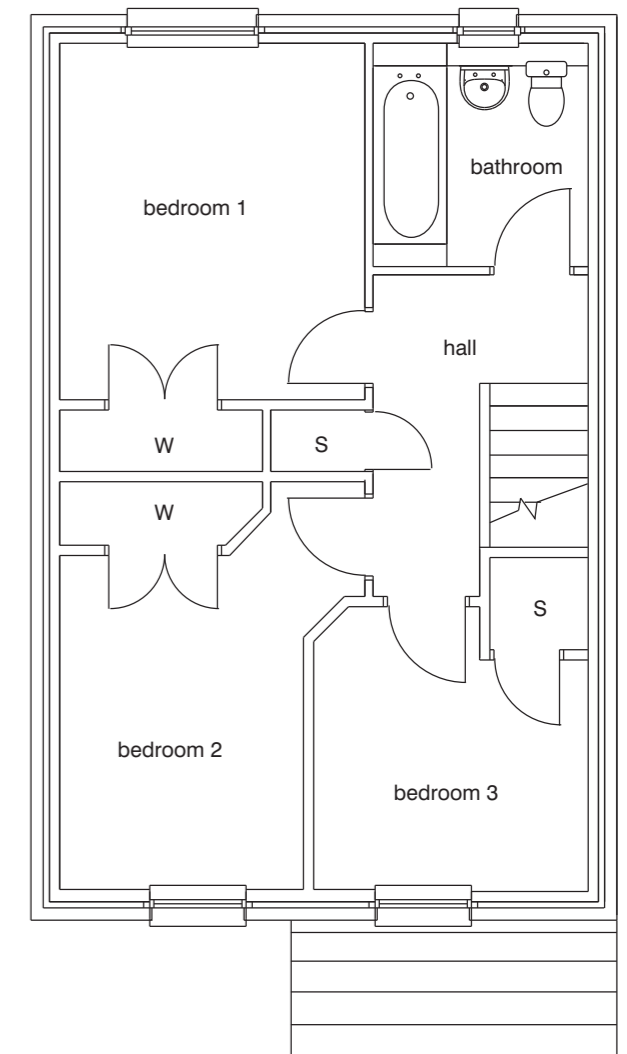

Bathroom: 2.10m x 2.10m 6'11" x 6'11"

3 bed semi-detached and end terrace
81.70sqm / 879sqft

Lounge: 5.05m x 3.96m 16'7" x 13'0"

Kitchen/Dining: 4.92m x 2.84m 16'2" x 9'4"

Bedroom 1: 3.36m x 2.88m 11'0" x 9'5"

Bedroom 2: 3.17m x 2.31m 10'5" x 7'7"

Bedroom 3: 2.69m x 2.57m 8'10" x 8'5"

Bathroom: 2.10m x 2.00m 6'11" x 6'7"

The Carron

The Glenmore

3 bed semi-detached
85.20sqm / 917sqft

Lounge: 5.05m x 4.07m 16'7" x 13'4"

Lounge: 5.05m x 4.07m 16'7" x 13'4"

Kitchen/Dining: 5.08m x 2.85m 16'8" x 9'4"

Bedroom 1:	3.48m x 2.90m	11'5" x 9'6"
Bedroom 2:	3.70m x 2.72m	12'2" x 8'11"
Bedroom 3:	3.20m x 2.27m	10'6" x 7'5"
Bathroom:	2.10m x 2.10m	6'11" x 6'11"

Dining: 3.03m x 2.71m 9'11" x 8'11"

Bedroom 1: 3.48m x 2.64m 11'5" x 8'8"

Bedroom 2: 3.15m x 3.17m 10'4" x 10'5"

Bedroom 3: 3.20m x 2.27m 10'6" x 7'3"

Bathroom: 2.10m x 2.10m 6'11" x 6'11"