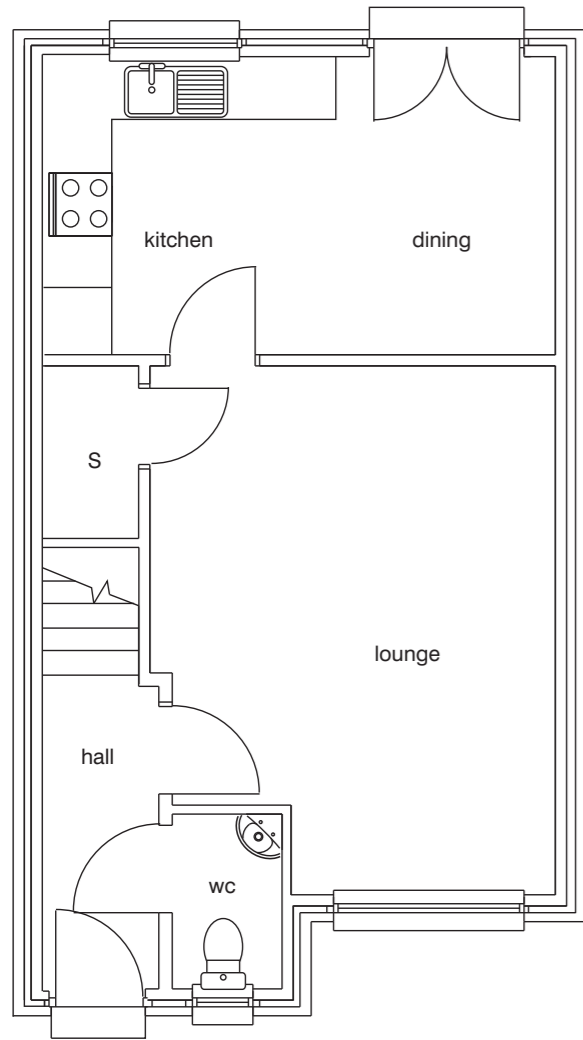

Newfields
New home, New life

The Brora

The Cairn

2 bed mid-terrace
79.80sqm / 859sqft

Lounge: 5.05m x 3.85m 16'7" x 12'8"

Kitchen/Dining: 4.80m x 2.84m 15'9" x 9'4"

Bedroom 1: 3.88m x 3.33m 12'9" x 10'11"

Bedroom 2: 3.80m x 2.67m 12'6" x 8'9"

Bathroom: 2.10m x 2.10m 6'11" x 6'11"

3 bed semi-detached and end terrace
81.70sqm / 879sqft

Lounge: 5.05m x 3.96m 16'7" x 13'0"

Kitchen/Dining: 4.92m x 2.84m 16'2" x 9'4"

Bedroom 1: 3.36m x 2.88m 11'0" x 9'5"

Bedroom 3: 3.20m x 2.27m 10'6" x 7'3"

Bathroom: 2.10m x 2.10m 6'11" x 6'11"

3 bed detached with en-suite and separate dining room
92.76sqm / 998sqft

Lounge: 4.86m x 4.52m 16'0" x 14'10"

Kitchen: 3.03m x 2.73m 9'11" x 9'0"

Dining: 3.03m x 2.71m 9'11" x 8'11"

Bedroom 1: 3.48m x 2.64m 11'5" x 8'8"

Bedroom 2: 3.15m x 3.17m 10'4" x 10'5"

Bedroom 3: 3.20m x 2.27m 10'6" x 7'3"

Bathroom: 2.10m x 2.10m 6'11" x 6'11"