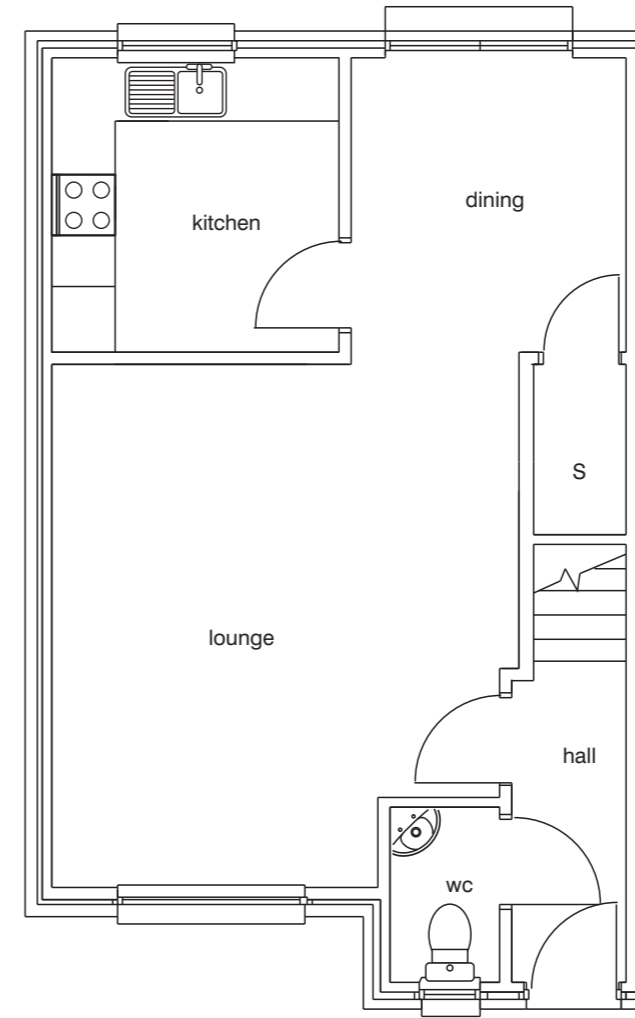

Lounge: 5.05m x 4.07m 16'7" x 13'4"

Kitchen/Dining: 5.08m x 2.85m 16'8" x 9'4"

Bedroom 1:	3.48m x 2.90m	11'5" x 9'6"
Bedroom 2:	3.70m x 2.72m	12'2" x 8'11"
Bedroom 3:	3.20m x 2.27m	10'6" x 7'5"
Bathroom:	2.10m x 2.10m	6'11" x 6'11"

The Maberry 1

The Maberry 2

3 bed detached with en-suite
92.76sqm / 998sqft

Lounge: 4.86m x 4.52m 16'0" x 14'10"

Kitchen/Dining: 5.53m x 3.03m 18'2" x 9'11"

Bedroom 1: 3.48m x 2.64m 11'5" x 8'8"

Bedroom 2: 3.15m x 3.17m 10'4" x 10'5"

Bedroom 3: 3.20m x 2.27m 10'6" x 7'3"

Bathroom: 2.10m x 2.10m 6'11" x 6'11"

3 bed detached with en-suite and separate dining room
92.76sqm / 998sqft

Lounge: 4.86m x 4.52m 16'0" x 14'10"

Kitchen: 3.03m x 2.73m 9'11" x 9'0"

Dining: 3.03m x 2.71m 9'11" x 8'11"

Bedroom 1: 3.48m x 2.64m 11'5" x 8'8"

Bedroom 2: 3.15m x 3.17m 10'4" x 10'5"

Bedroom 3: 3.20m x 2.27m 10'6" x 7'3"

Bathroom: 2.10m x 2.10m 6'11" x 6'11"