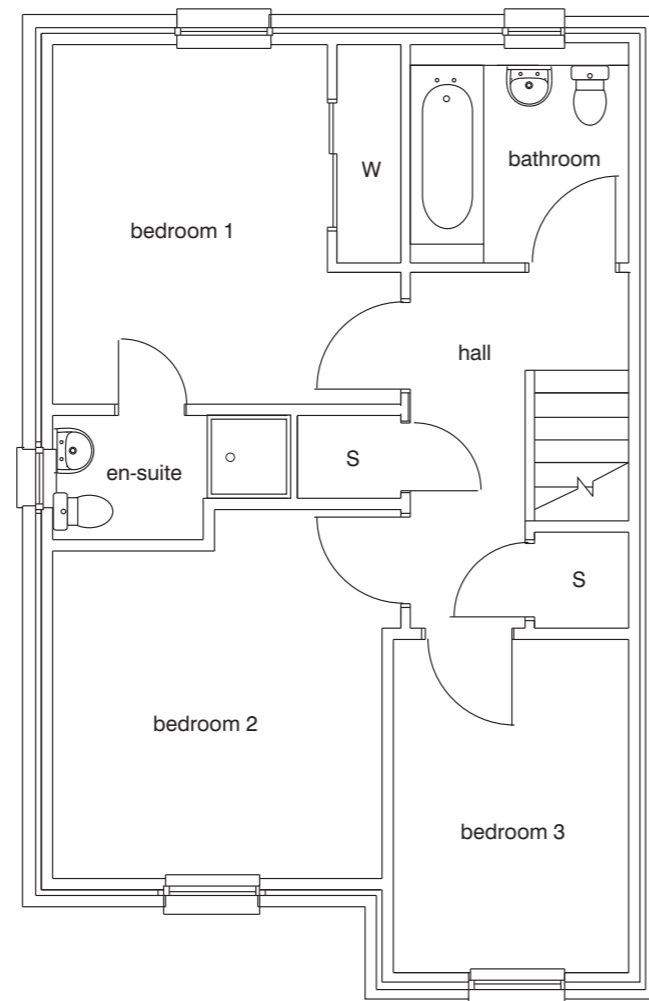

Lounge: 5.05m x 4.07m 16'7" x 13'4"

Kitchen/Dining: 5.08m x 2.85m 16'8" x 9'4"

Bedroom 1:	3.48m x 2.90m	11'5" x 9'6"
Bedroom 2:	3.70m x 2.72m	12'2" x 8'11"
Bedroom 3:	3.20m x 2.27m	10'6" x 7'5"
Bathroom:	2.10m x 2.10m	6'11" x 6'11"

The Maberry 1

The Maberry 2

3 bed detached with en-suite
92.76sqm / 998sqft

Lounge: 4.86m x 4.52m 16'0" x 14'10"

Kitchen/Dining: 5.53m x 3.03m 18'2" x 9'11"

Bedroom 1: 3.48m x 2.64m 11'5" x 8'8"

Bedroom 2: 3.15m x 3.17m 10'4" x 10'5"

Bedroom 3: 3.20m x 2.27m 10'6" x 7'3"

Bathroom: 2.10m x 2.10m 6'11" x 6'11"

3 bed detached with en-suite and separate dining room
92.76sqm / 998sqft

Lounge: 4.86m x 4.52m 16'0" x 14'10"

Kitchen: 3.03m x 2.73m 9'11" x 9'0"

Dining: 3.03m x 2.71m 9'11" x 8'11"

Bedroom 1: 3.48m x 2.64m 11'5" x 8'8"

Bedroom 2: 3.15m x 3.17m 10'4" x 10'5"

Bedroom 3: 3.20m x 2.27m 10'6" x 7'3"

Bathroom: 2.10m x 2.10m 6'11" x 6'11"