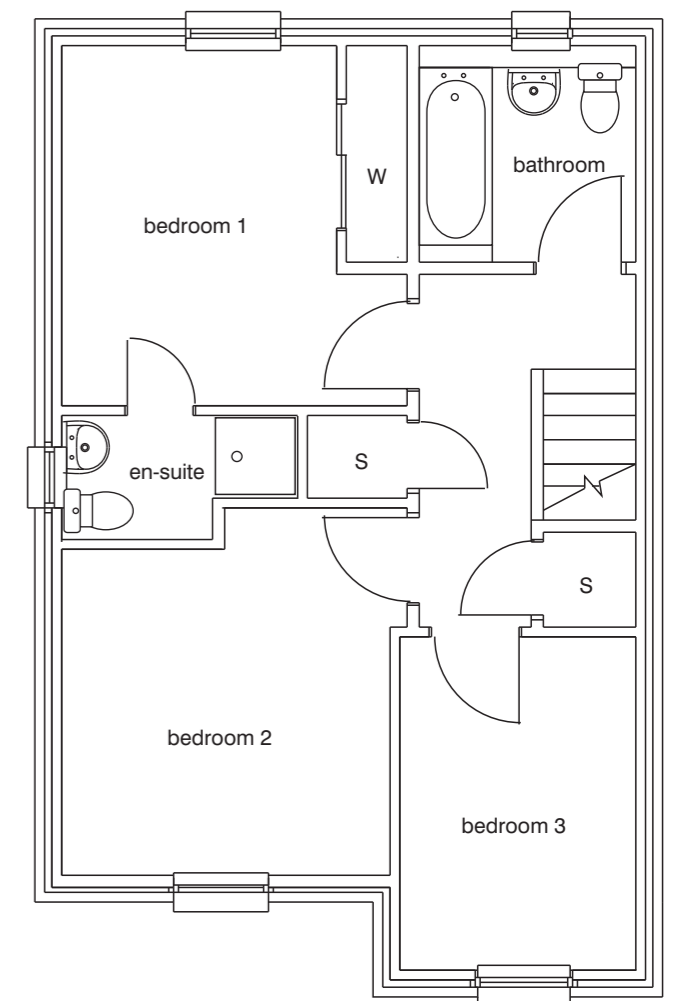

Lounge: 5.05m x 4.07m 16'7" x 13'4"

Kitchen/Dining: 5.08m x 2.85m 16'8" x 9'4"

Bedroom 1:	3.48m x 2.90m	11'5" x 9'6"
Bedroom 2:	3.70m x 2.72m	12'2" x 8'11"
Bedroom 3:	3.20m x 2.27m	10'6" x 7'5"
Bathroom:	2.10m x 2.10m	6'11" x 6'11"

The Maberry 1

The Maberry 2

3 bed detached with en-suite
92.76sqm / 998sqft

Lounge: 4.86m x 4.52m 16'0" x 14'10"

Kitchen/Dining: 5.53m x 3.03m 18'2" x 9'11"

Bedroom 1: 3.48m x 2.64m 11'5" x 8'8"

Bedroom 2: 3.15m x 3.17m 10'4" x 10'5"

Bedroom 3: 3.20m x 2.27m 10'6" x 7'3"

Bathroom: 2.10m x 2.10m 6'11" x 6'11"

3 bed detached with en-suite and separate dining room
92.76sqm / 998sqft

Lounge: 4.86m x 4.52m 16'0" x 14'10"

Kitchen: 3.03m x 2.73m 9'11" x 9'0"

Dining: 3.03m x 2.71m 9'11" x 8'11"

Bedroom 1: 3.48m x 2.64m 11'5" x 8'8"

Bedroom 2: 3.15m x 3.17m 10'4" x 10'5"

Bedroom 3: 3.20m x 2.27m 10'6" x 7'3"

Bathroom: 2.10m x 2.10m 6'11" x 6'11"