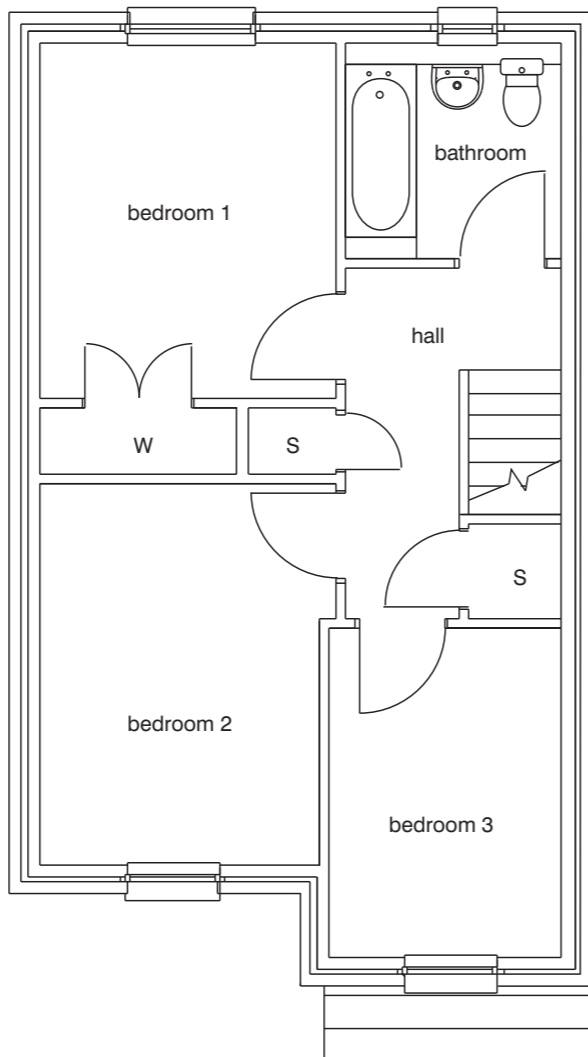

Bedroom 2: 3.17m x 2.31m 10'5" x 7'7"

Bedroom 3: 2.69m x 2.57m 8'10" x 8'5"

Bathroom: 2.10m x 2.00m 6'11" x 6'7"

The Carron

The Glenmore

3 bed semi-detached
85.20sqm / 917sqft

Lounge: 5.05m x 4.07m 16'7" x 13'4"

Kitchen/Dining: 5.03m x 2.85m 16'6" x 9'4"

Bedroom 1:	3.48m x 2.90m	11'5" x 9'6"
Bedroom 2:	3.70m x 2.72m	12'2" x 8'11"
Bedroom 3:	3.20m x 2.27m	10'6" x 7'5"
Bathroom:	2.10m x 2.10m	6'11" x 6'11"

3 bed semi-detached with linked garage
85.60sqm / 921sqft

Lounge: 5.05m x 4.07m 16'7" x 13'4"

Kitchen/Dining: 5.08m x 2.85m 16'8" x 9'4"

Bedroom 1:	3.48m x 2.90m	11'5" x 9'6"
Bedroom 2:	3.70m x 2.72m	12'2" x 8'11"
Bedroom 3:	3.20m x 2.27m	10'6" x 7'5"
Bathroom:	2.10m x 2.10m	6'11" x 6'11"

Dining: 3.03m x 2.71m 9'11" x 8'11"

Bedroom 1: 3.48m x 2.64m 11'5" x 8'8"

Bedroom 2: 3.15m x 3.17m 10'4" x 10'5"

Bedroom 3: 3.20m x 2.27m 10'6" x 7'3"

Bathroom: 2.10m x 2.10m 6'11" x 6'11"