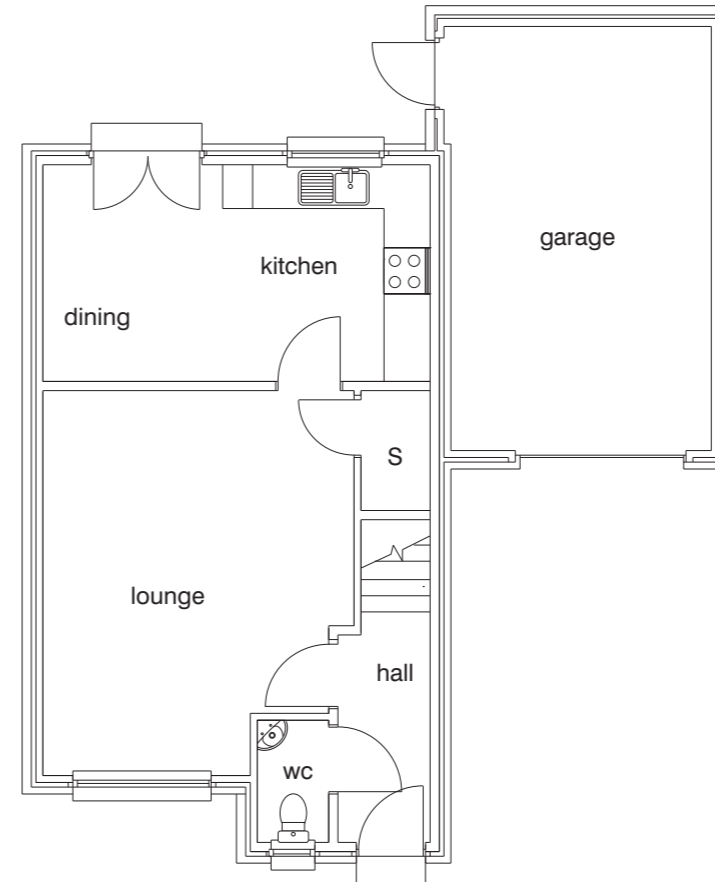

Bedroom 2: 3.17m x 2.31m 10'5" x 7'7"

Bedroom 3: 2.69m x 2.57m 8'10" x 8'5"

Bathroom: 2.10m x 2.00m 6'11" x 6'7"

The Carron

The Glenmore

3 bed semi-detached
85.20sqm / 917sqft

Lounge: 5.05m x 4.07m 16'7" x 13'4"

Kitchen/Dining: 5.03m x 2.85m 16'6" x 9'4"

Bedroom 1:	3.48m x 2.90m	11'5" x 9'6"
Bedroom 2:	3.70m x 2.72m	12'2" x 8'11"
Bedroom 3:	3.20m x 2.27m	10'6" x 7'5"
Bathroom:	2.10m x 2.10m	6'11" x 6'11"

3 bed semi-detached with linked garage
85.60sqm / 921sqft

Lounge: 5.05m x 4.07m 16'7" x 13'4"

Kitchen/Dining: 5.08m x 2.85m 16'8" x 9'4"

Bedroom 1:	3.48m x 2.90m	11'5" x 9'6"
Bedroom 2:	3.70m x 2.72m	12'2" x 8'11"
Bedroom 3:	3.20m x 2.27m	10'6" x 7'5"
Bathroom:	2.10m x 2.10m	6'11" x 6'11"

Dining: 3.03m x 2.71m 9'11" x 8'11"

Bedroom 1: 3.48m x 2.64m 11'5" x 8'8"

Bedroom 2: 3.15m x 3.17m 10'4" x 10'5"

Bedroom 3: 3.20m x 2.27m 10'6" x 7'3"

Bathroom: 2.10m x 2.10m 6'11" x 6'11"