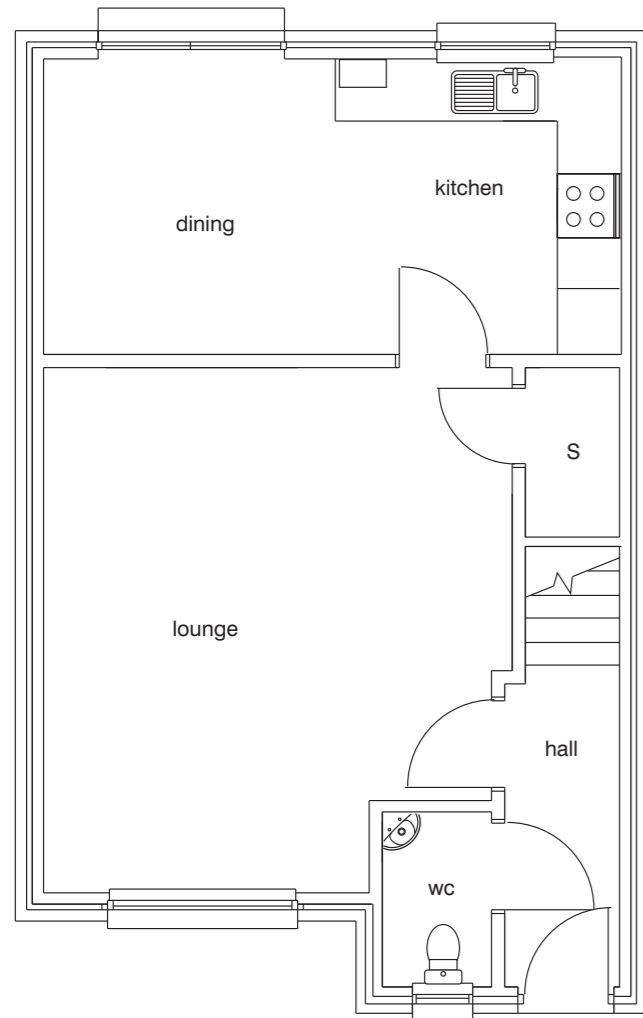

Lounge: 5.05m x 4.07m 16'7" x 13'4"

Kitchen/Dining: 5.08m x 2.85m 16'8" x 9'4"

Bedroom 1:	3.48m x 2.90m	11'5" x 9'6"
Bedroom 2:	3.70m x 2.72m	12'2" x 8'11"
Bedroom 3:	3.20m x 2.27m	10'6" x 7'5"
Bathroom:	2.10m x 2.10m	6'11" x 6'11"

The Maberry 1

The Maberry 2

3 bed detached with en-suite
92.76sqm / 998sqft

Lounge: 4.86m x 4.52m 16'0" x 14'10"

Kitchen/Dining: 5.53m x 3.03m 18'2" x 9'11"

Bedroom 1: 3.48m x 2.64m 11'5" x 8'8"

Bedroom 2: 3.15m x 3.17m 10'4" x 10'5"

Bedroom 3: 3.20m x 2.27m 10'6" x 7'3"

Bathroom: 2.10m x 2.10m 6'11" x 6'11"

3 bed detached with en-suite and separate dining room
92.76sqm / 998sqft

Lounge: 4.86m x 4.52m 16'0" x 14'10"

Kitchen: 3.03m x 2.73m 9'11" x 9'0"

Dining: 3.03m x 2.71m 9'11" x 8'11"

Bedroom 1: 3.48m x 2.64m 11'5" x 8'8"

Bedroom 2: 3.15m x 3.17m 10'4" x 10'5"

Bedroom 3: 3.20m x 2.27m 10'6" x 7'3"

Bathroom: 2.10m x 2.10m 6'11" x 6'11"