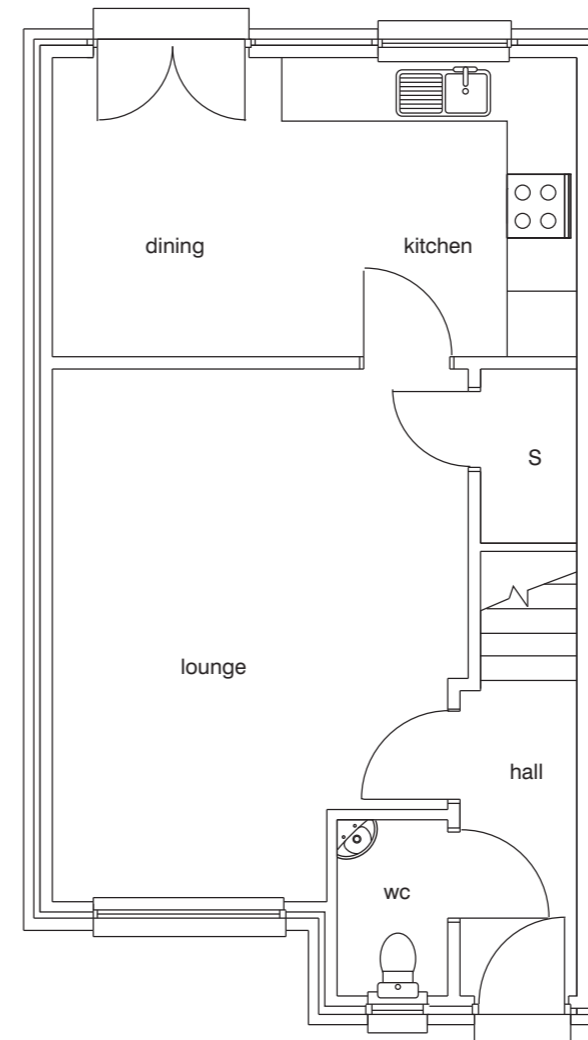

Bathroom: 2.10m x 2.10m 6'11" x 6'11"

3 bed semi-detached and end terrace
81.70sqm / 879sqft

Lounge: 5.05m x 3.96m 16'7" x 13'0"

Kitchen/Dining: 4.92m x 2.84m 16'2" x 9'4"

Bedroom 1: 3.36m x 2.88m 11'0" x 9'5"

Lounge: 5.05m x 4.07m 16'7" x 13'4"

Kitchen/Dining: 5.08m x 2.85m 16'8" x 9'4"

Bedroom 1:	3.48m x 2.90m	11'5" x 9'6"
Bedroom 2:	3.70m x 2.72m	12'2" x 8'11"
Bedroom 3:	3.20m x 2.27m	10'6" x 7'5"
Bathroom:	2.10m x 2.10m	6'11" x 6'11"

Bedroom 3: 3.20m x 2.27m 10'6" x 7'3"

Bathroom: 2.10m x 2.10m 6'11" x 6'11"

3 bed detached with en-suite and separate dining room
92.76sqm / 998sqft

Lounge: 4.86m x 4.52m 16'0" x 14'10"

Kitchen: 3.03m x 2.73m 9'11" x 9'0"

Dining: 3.03m x 2.71m 9'11" x 8'11"

Bedroom 1: 3.48m x 2.64m 11'5" x 8'8"

Bedroom 2: 3.15m x 3.17m 10'4" x 10'5"

Bedroom 3: 3.20m x 2.27m 10'6" x 7'3"

Bathroom: 2.10m x 2.10m 6'11" x 6'11"